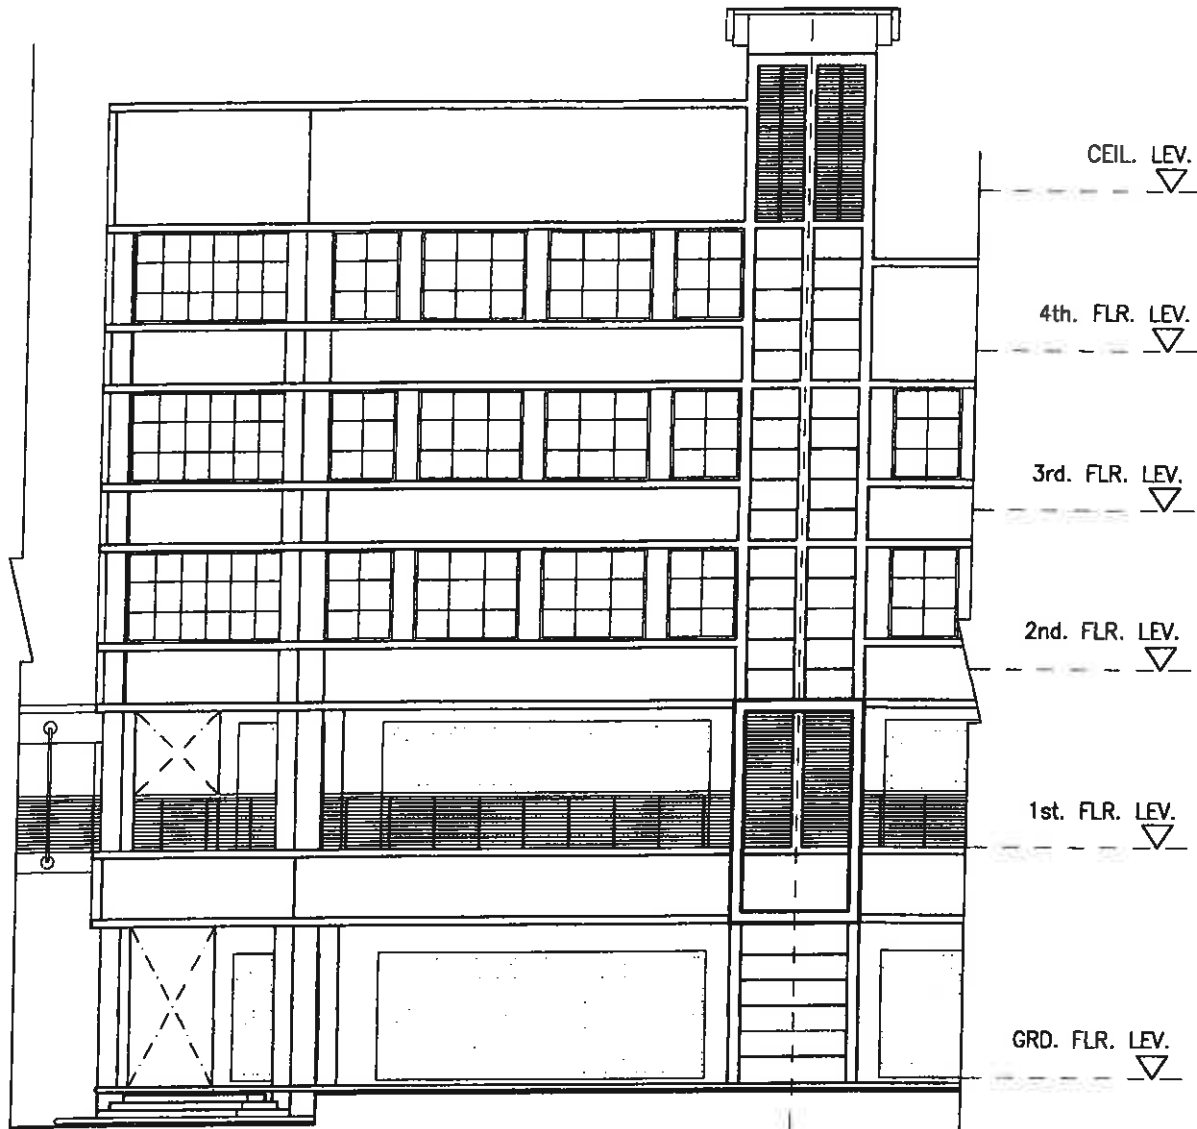

FRONT ELEVATION

Dato' Kevin Woo
NO SIRI PENDAFTARAN LAM A/W 55

TEMPLER BUSINESS PARK

KW ASSOCIATE ARCHITECTS SDN BHD

CORNER UNIT

SHOP/OFFICE : BLOCK E

UNIT : E-1

25.10.2010