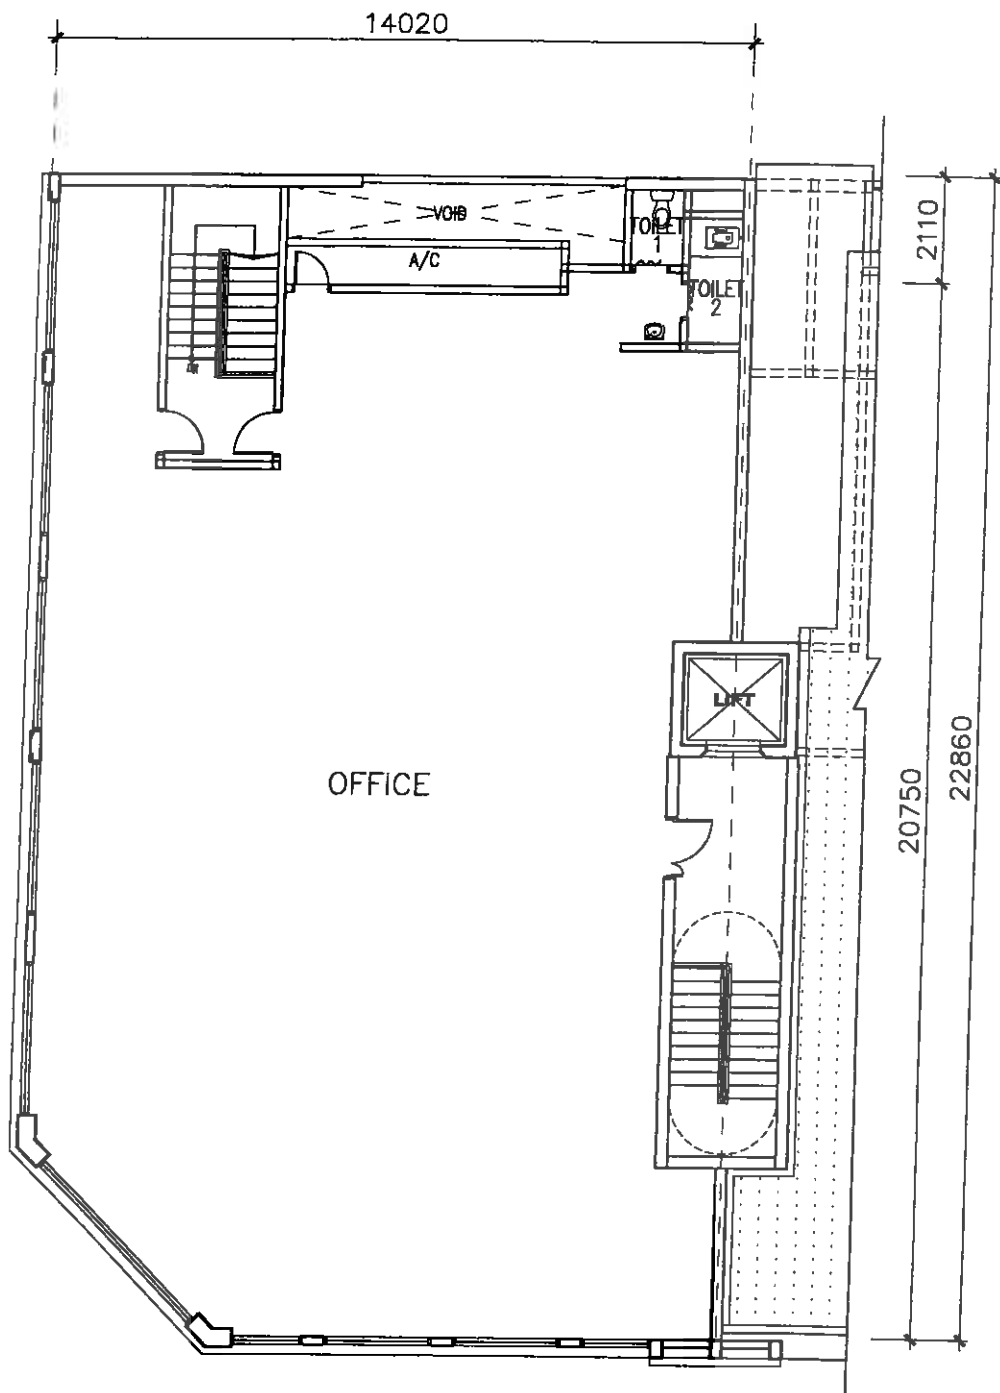

**GROUND FLOOR PLAN**

  
 Dato' Kevin Woo  
 NO SIRI PENDAFTARAN LAM A/W 55  
**TEMPLER BUSINESS PARK**  
 KW ASSOCIATE ARCHITECTS SDN BHD

CORNER UNIT
SHOP/OFFICE : BLOCK E
UNIT : E-1-G

**1st FLOOR PLAN**

CORNER UNIT
SHOP/OFFICE : BLOCK E
UNIT : E-1-2

25.10.2010

**3rd FLOOR PLAN**

  
 Dato' Kevin Woo  
 NO SIRI PENDAFTARAN LAM AWW 55  
**TEMPLER BUSINESS PARK**  
 KW ASSOCIATE ARCHITECTS SDN BHD

<b>CORNER UNIT</b>
<b>SHOP/OFFICE : BLOCK E</b>
<b>UNIT : E-1-3</b>

**4th FLOOR PLAN**

  
 Dato' Kevin Woo  
 NO SIRI PENDAFTARAN LAM A/W 55  
**TEMPLER BUSINESS PARK**  
 KW ASSOCIATE ARCHITECTS SDN BHD

<b>CORNER UNIT</b>
<b>SHOP/OFFICE : BLOCK E</b>
<b>UNIT : E-1-4</b>