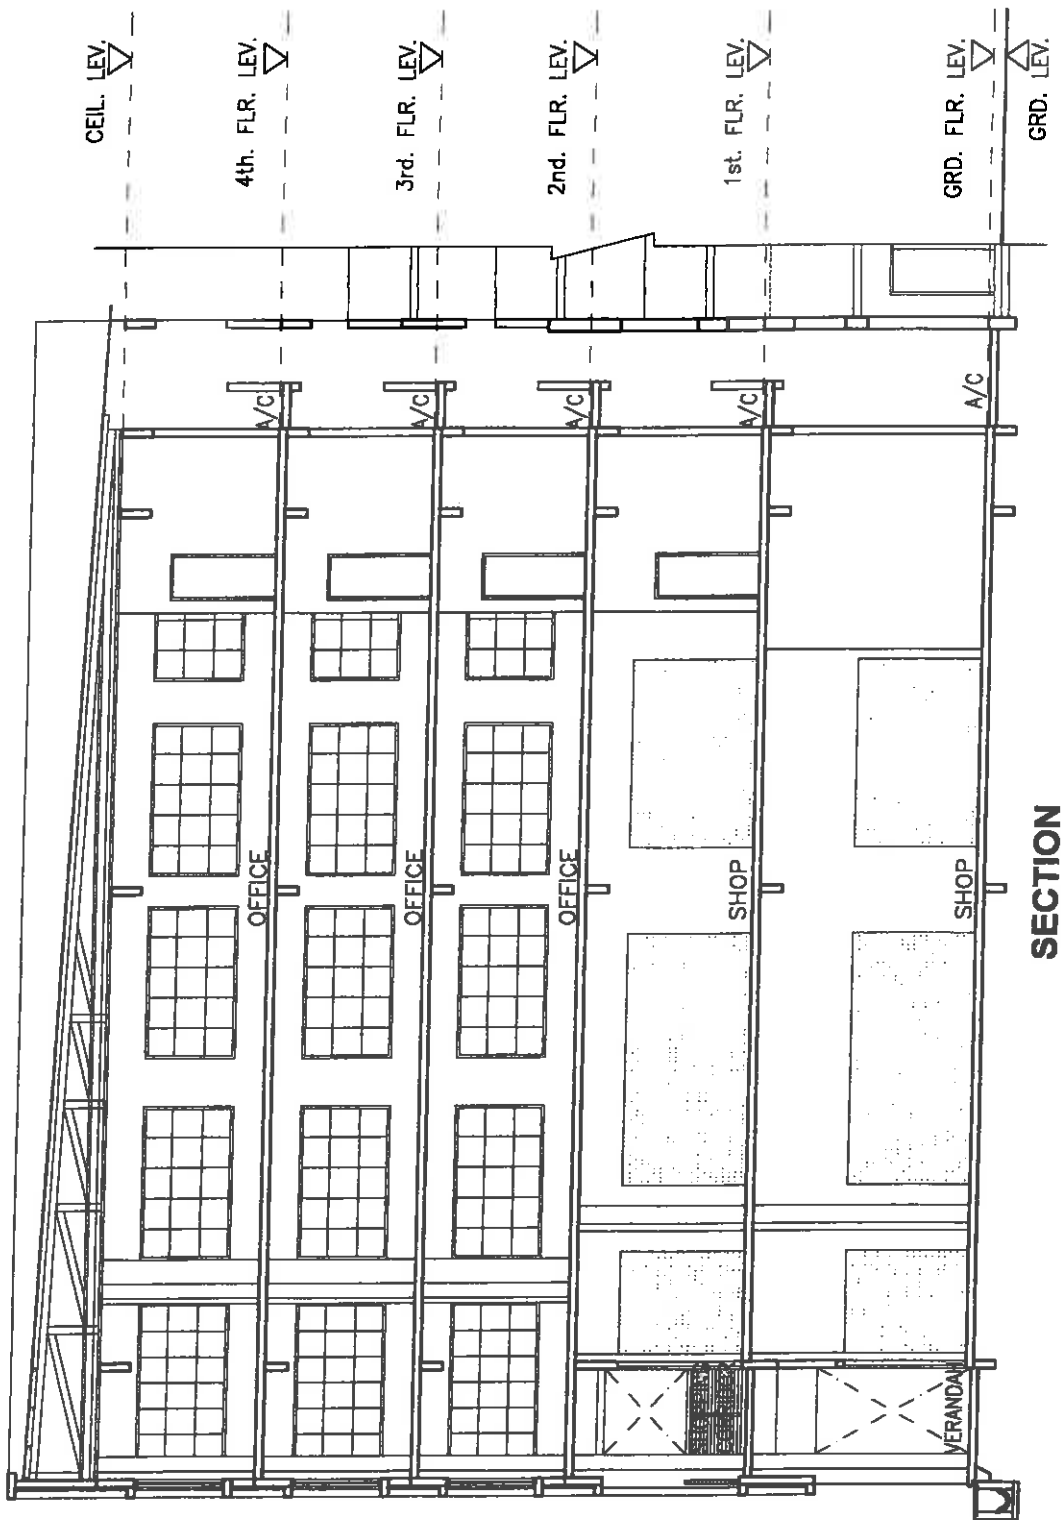

Dato' Kevin Woo
NO SIRI PENDAFTARAN LAM AW 55
TEMPLER BUSINESS PARK
KW ASSOCIATE ARCHITECTS SDN BHD

CORNER UNIT
SHOP/OFFICE : BLOCK E
UNIT : E-1