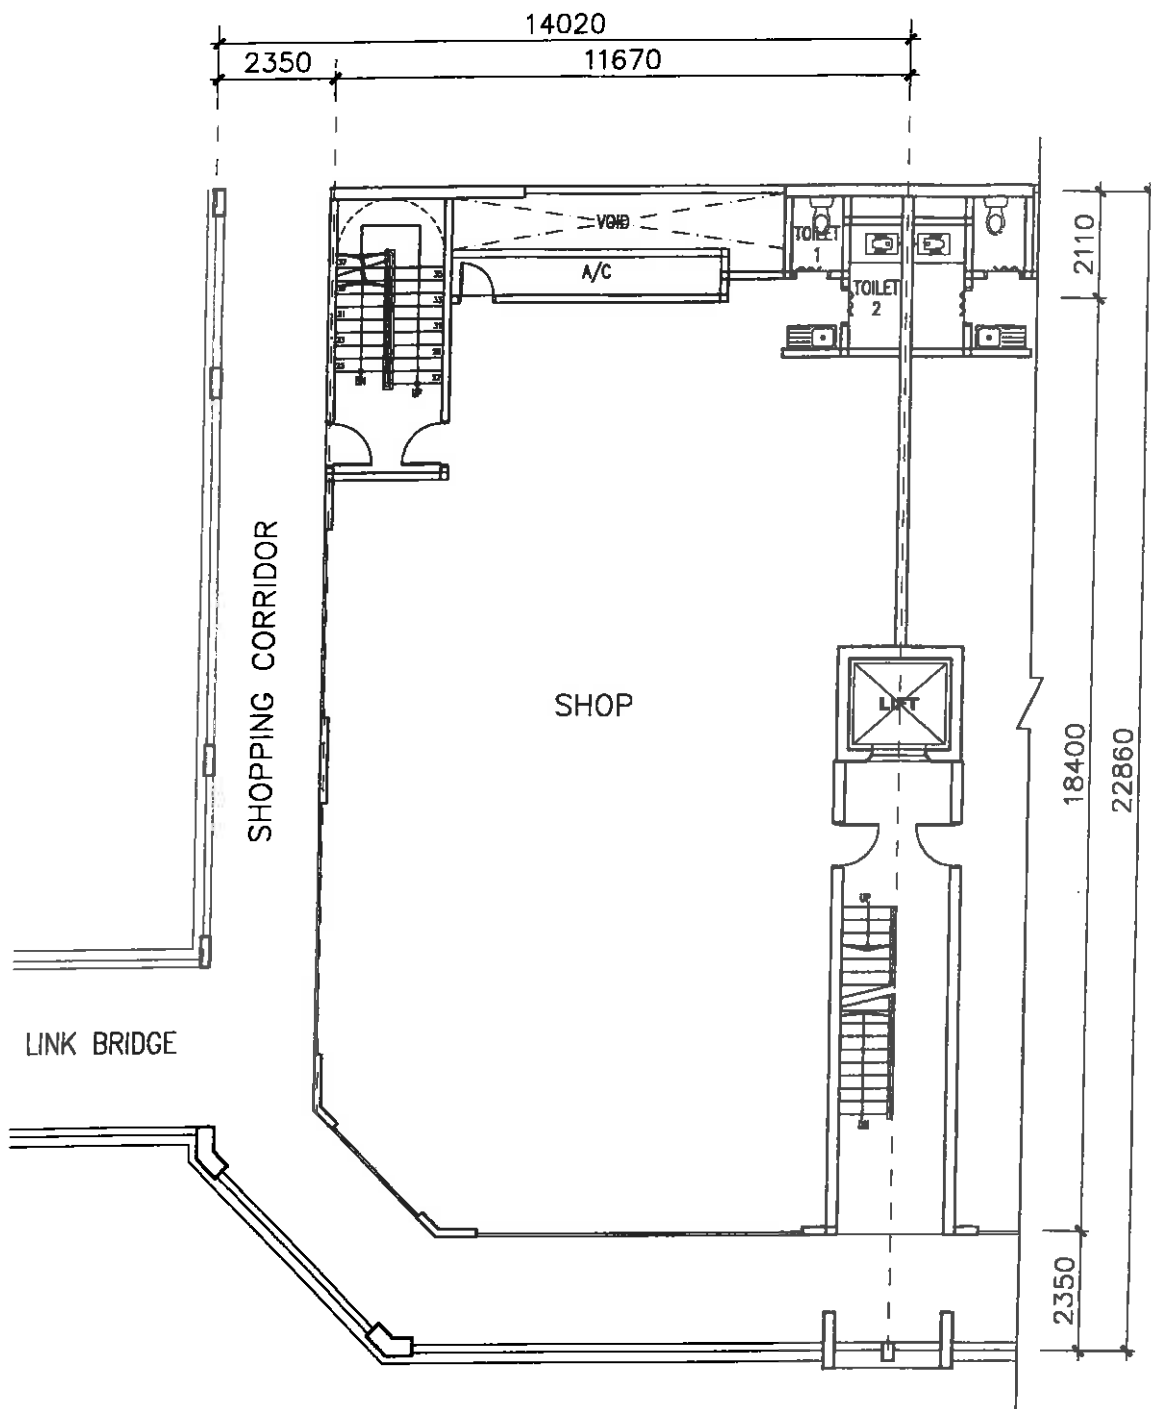

**GROUND FLOOR PLAN**

  
 Dato' Kevin Woo  
 NO SIRI PENDAFTARAN LAM A/W 55  
**TEMPLER BUSINESS PARK**  
 KW ASSOCIATE ARCHITECTS SDN BHD

CORNER UNIT
SHOP/OFFICE : BLOCK E
UNIT : E-1-G

**1st FLOOR PLAN**